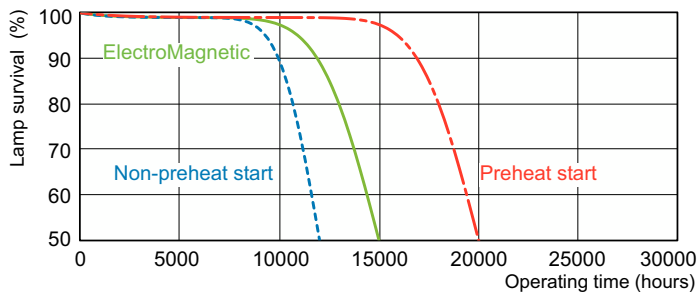

Lifetime

Life Expectancy Diagram - MASTER TL-D Super 80 36W/865 1SL/25