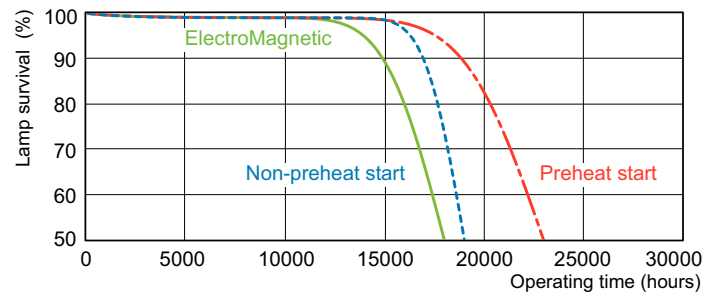

Life Expectancy Diagram - MASTER TL-D Super 80 36W/865 1SL/25