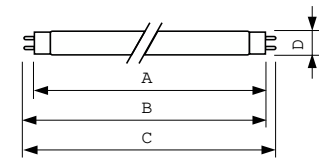

MASTER TL-D Super 80

Full product code	871150063207440
Order code	927921086544
Material Nr. (12NC)	927921086544
Numerator - Quantity Per Pack	1
EAN/UPC - Product/Case	8711500632074

Numerator - Packs per outer box	25
EAN/UPC - Case	8711500632081

Dimensional drawing

Product	D (max)	A (max)	B (max)	B (min)	C (max)
MASTER TL-D Super 80 36W/865 1SL/25	28 mm	1,199.4 mm	1,206.5 mm	1,204.1 mm	1,213.6 mm