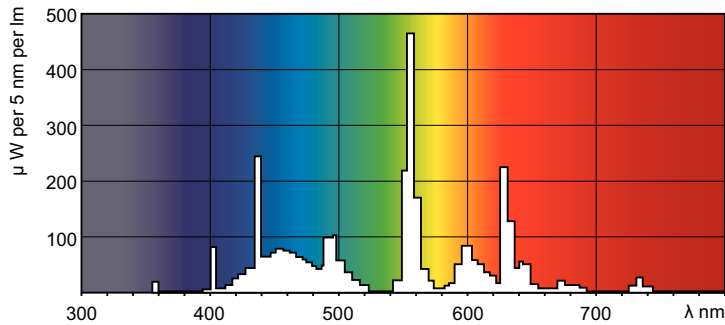

## MASTER TL-D Super 80 36W/865 1SL/25

The MASTER TL-D Super 80 lamp offers more lumens per watt and better color rendering than TL-D standard colors. Furthermore, it has a lower mercury content. The lamp can be operated in existing TL-D luminaires.

### Product data

General Information		Lamp Current (Nom)	
Cap-Base	G13 [Medium Bi-Pin Fluorescent]	0.440 A	
Flux measurement reference	Sphere	Controls and Dimming	
Life to 50% Failures (Nom)	15,000 hour(s)	Dimmable	Yes
Light Technical		Mechanical and Housing	
Color Code	865 [CCT of 6500K]	Bulb Shape	T8
Luminous Flux	3,200 lm	Approval and Application	
Color Designation	Cool Daylight	Energy Efficiency Class	G
Chromaticity Coordinate X (Nom)	0.313	Mercury (Hg) Content (Nom)	1.7 mg
Chromaticity Coordinate Y (Nom)	0.337	Energy Consumption kWh/1000 h	37 kWh
Correlated Color Temperature (Nom)	6500 K	EPREL Registration Number	423386
Luminous Efficacy (rated) (Nom)	84 lm/W	Product Data	
Color rendering index (CRI)	80	Order product name	MASTER TL-D Super 80 36W/865 1SL/25
Operating and Electrical		Full product name	MASTER TL-D Super 80 36W/865 1SL/25
Power Consumption	36.8 W		

## Dimensional drawing

Product	D (max)	A (max)	B (max)	B (min)	C (max)
MASTER TL-D Super 80 36W/865 1SL/25	28 mm	1,199.4 mm	1,206.5 mm	1,204.1 mm	1,213.6 mm

## Photometric data

Spectral Power Distribution Colour - MASTER TL-D Super 80 36W/865 1SL/25